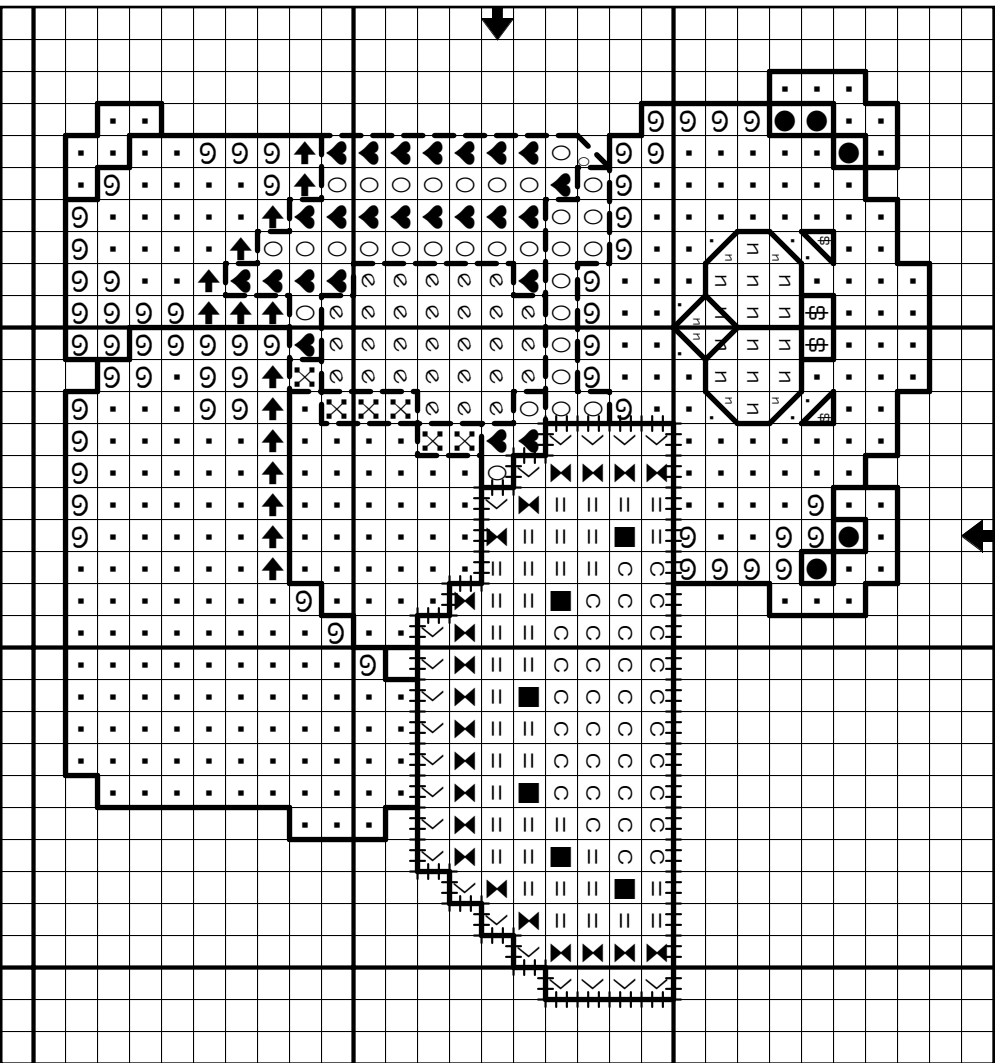

BEARY SWEET SLICE
 Design by: Linda Gillum for Kooler Design Studio, Inc.

SYMBOL LEGEND

○	White	✕	798	●	921
⊗	402	∞	809	➔	922
c	666	=	816	.	945
h	739	\$	839	>	3345
♥	797	■	844	✕	3348

DMC Two Strands

DMC BACK STITCHES

---	820
---	839
#####	3345

DESIGN AREA

29W x 27H	
Approx. Design Size	
11 Count	2 3/4 x 2 1/2
14 Count	2 1/8 x 2
18 Count	1 3/4 x 1 1/2
Cut Fabric Size	
	8 3/4 x 8 1/2
	8 1/8 x 8
	7 3/4 x 7 1/2

This design is not to be duplicated, sold, modified or redistributed in any medium, including scanning and posting on the internet without written permission from The Janlynn Corp.